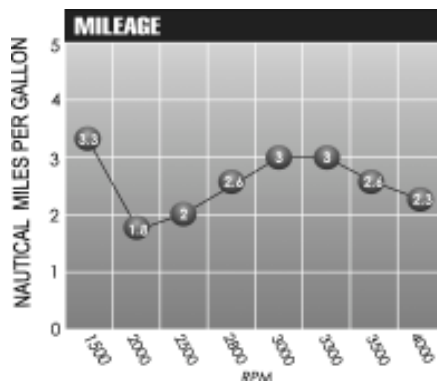

Performance

- 2006 Albin Center Console with single 315-hp Yanmar diesel inboard (19" x 21" 4-bladed nibral prop).
- Four persons aboard, 3/8 fuel (160-gallon capacity), no water, safety gear aboard.
- Range based on 90 percent of the boat's 180-gallon fuel capacity.