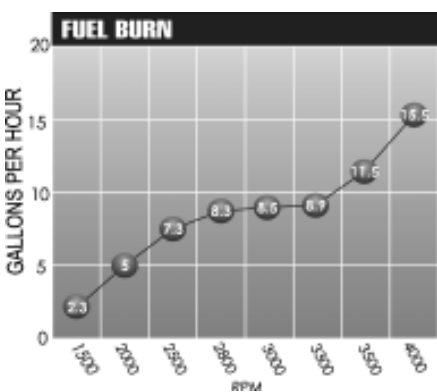

Performance

- 2006 Albin Center Console with single 315-hp Yanmar diesel inboard (19" x 21" 4-bladed nibral prop).
- Four persons aboard, 3/8 fuel (160-gallon capacity), no water, safety gear aboard.
- Range based on 90 percent of the boat's 180-gallon fuel capacity.