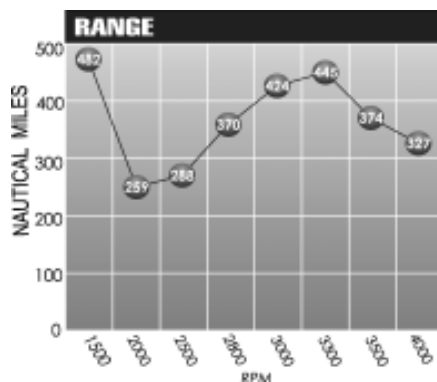

Performance

- 2006 Albin Center Console with single 315-hp Yanmar diesel inboard (19" x 21" 4-bladed nibral prop).
- Four persons aboard, 3/8 fuel (160-gallon capacity), no water, safety gear aboard.
- Range based on 90 percent of the boat's 180-gallon fuel capacity.