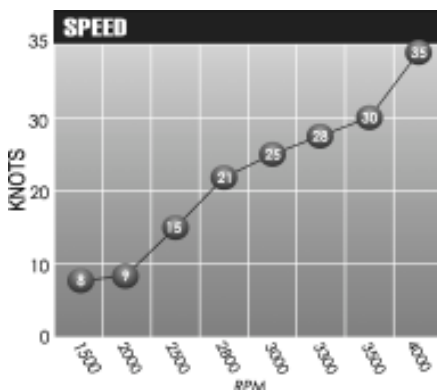

Performance

- 2006 Albin Center Console with single 315-hp Yanmar diesel inboard (19" x 21" 4-bladed nibral prop).
- Four persons aboard, 3/8 fuel (160-gallon capacity), no water, safety gear aboard.
- Range based on 90 percent of the boat's 180-gallon fuel capacity.